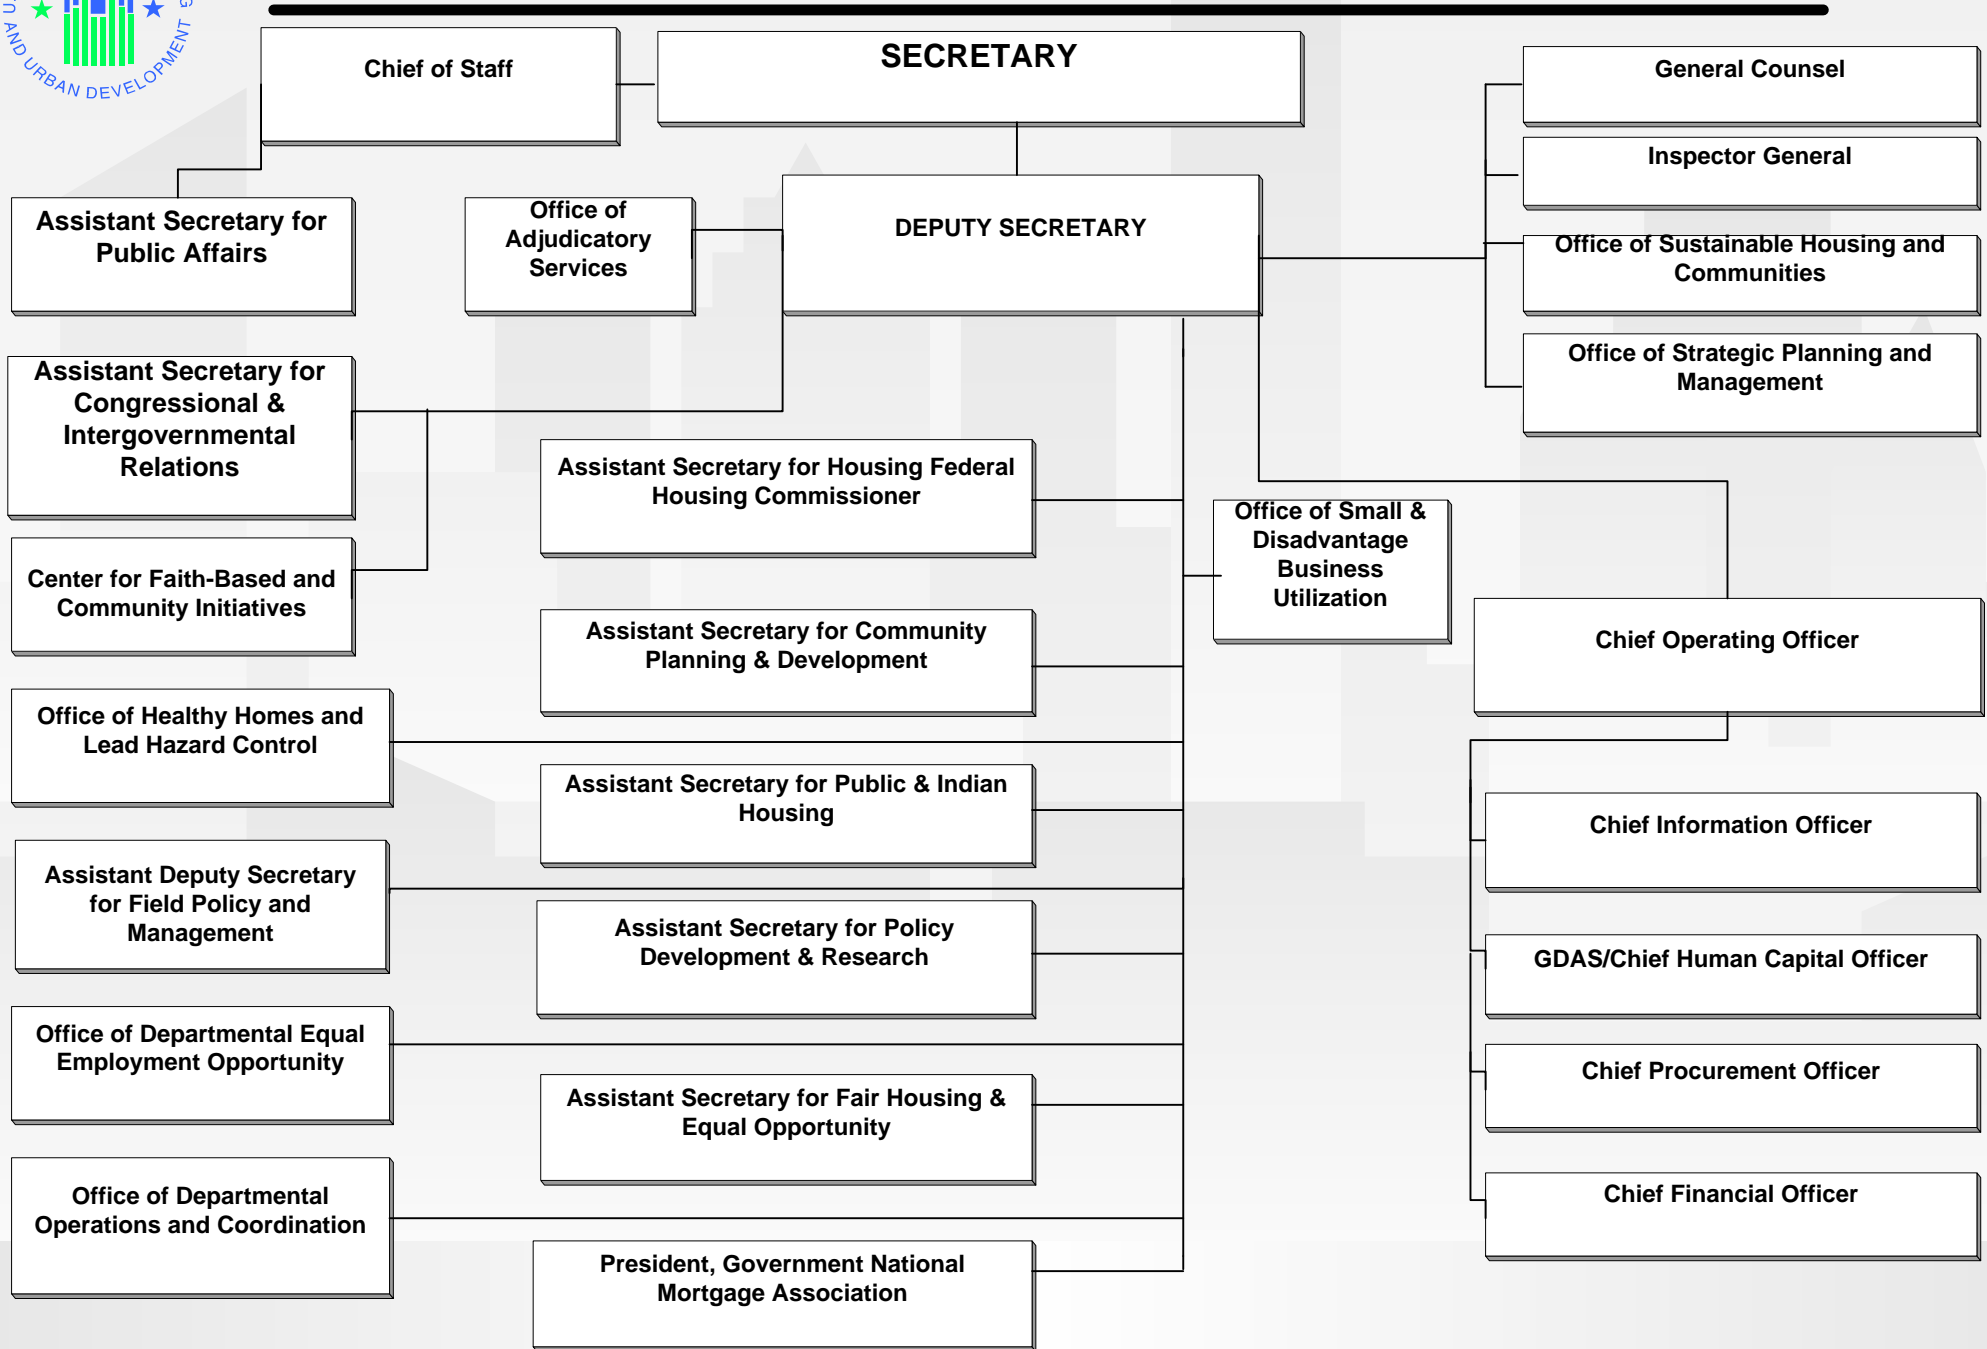

HUD ORGANIZATIONAL OVERVIEW

Office of Departmental Operations & Coordination

Current

OFFICE OF FIELD POLICY AND MANAGEMENT

Current FPM Organizational Chart

HUD ORGANIZATIONAL OVERVIEW

Office of Field Policy and Management

Proposed