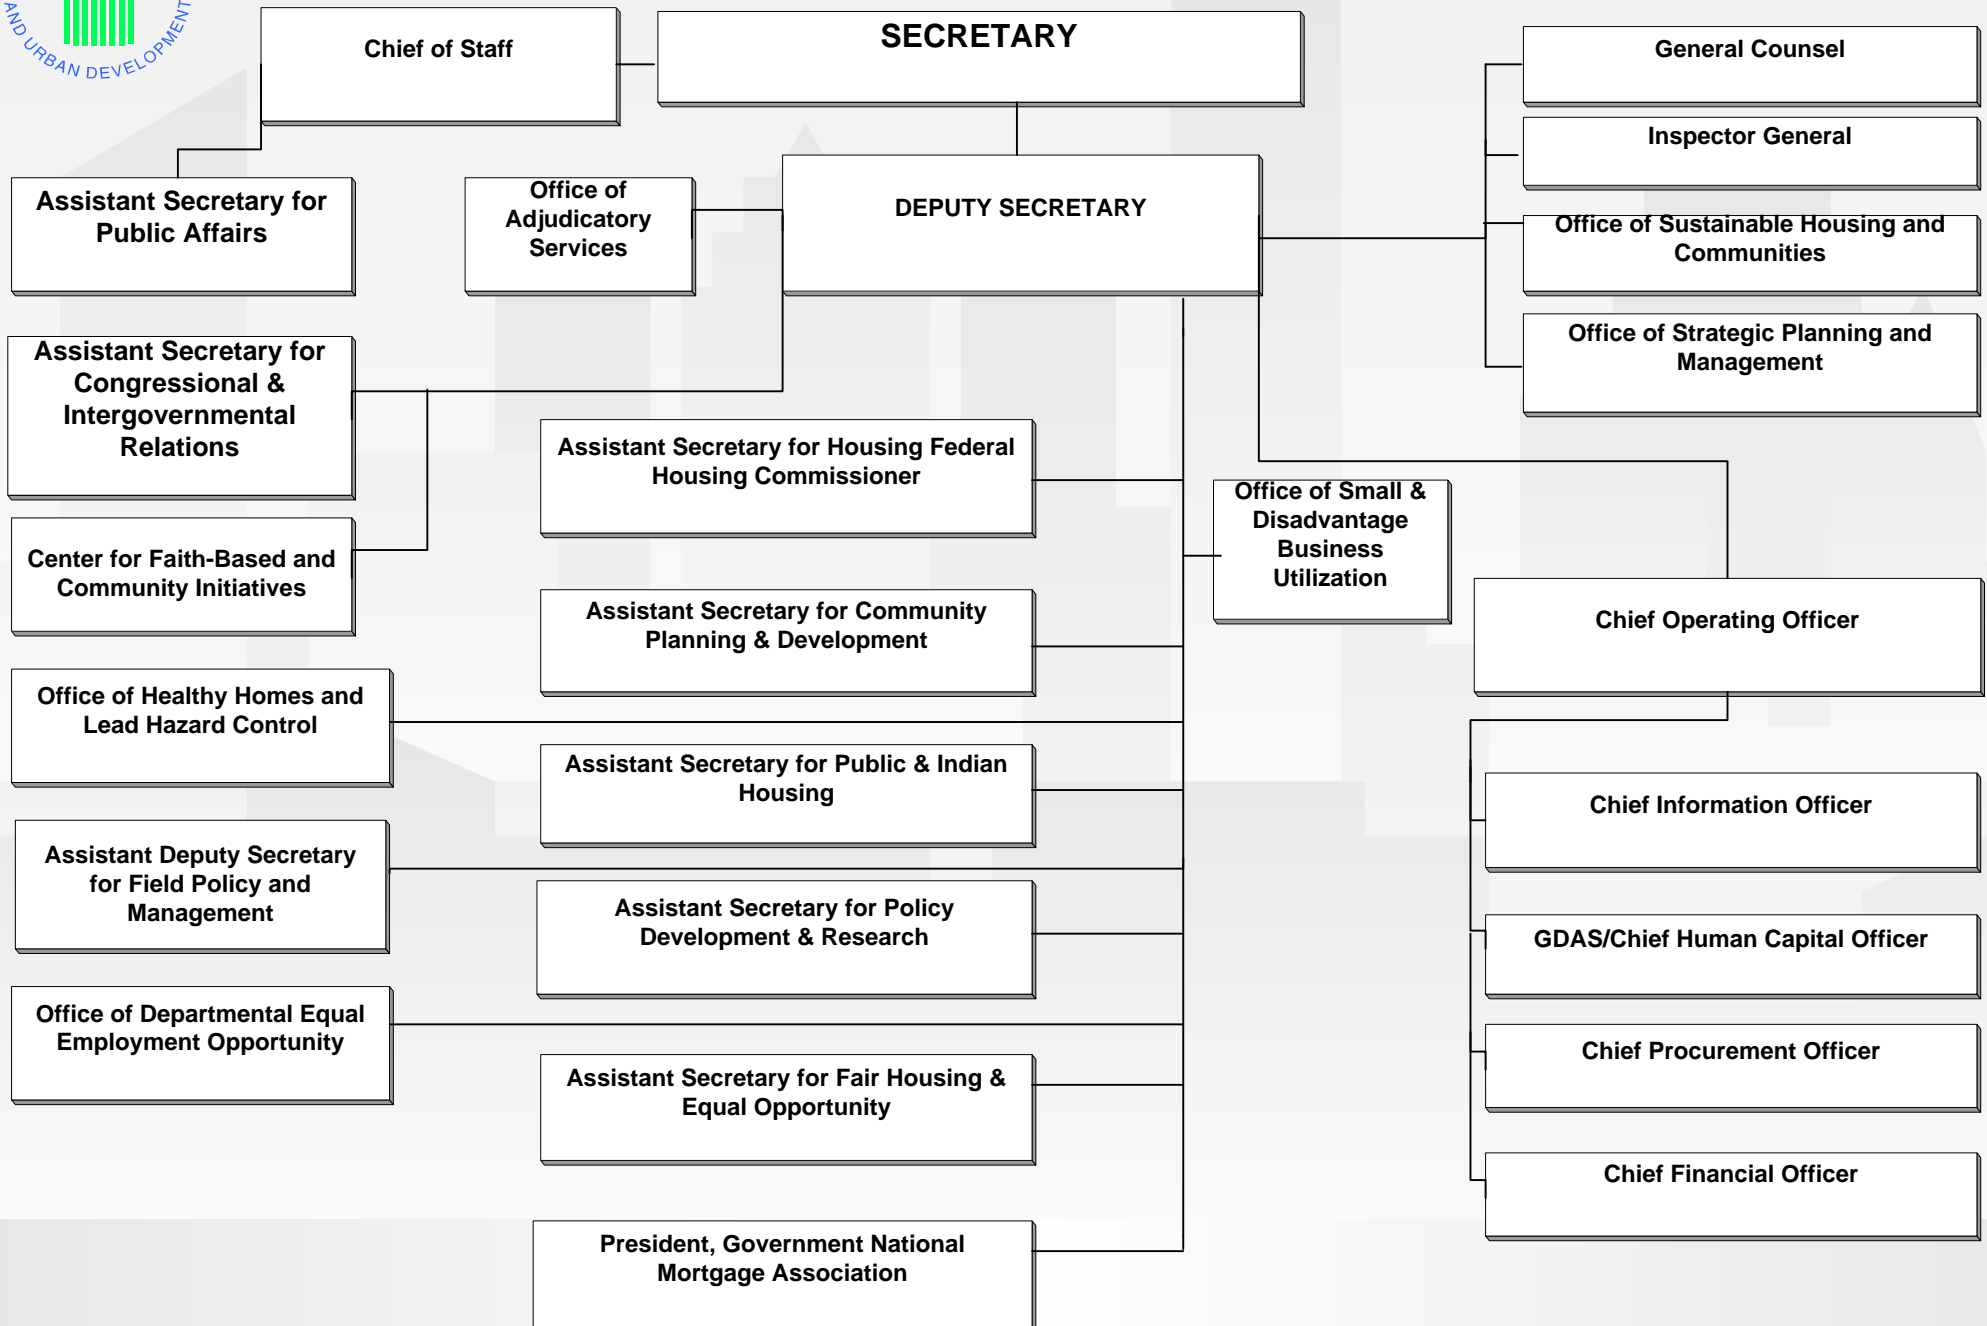

HUD ORGANIZATIONAL OVERVIEW

Office of Departmental Operations & Coordination

Current

OFFICE OF FIELD POLICY AND MANAGEMENT

Current FPM Organizational Chart

HUD ORGANIZATIONAL OVERVIEW

Office of Field Policy and Management

Proposed